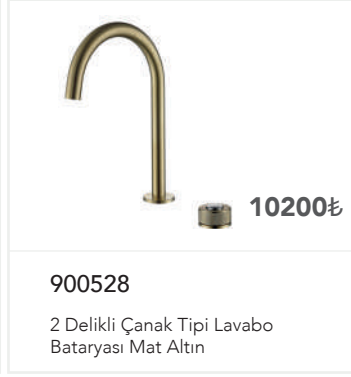

1200₺

105632

Stop Valf  
Siyah

21900₺

440105

Victory Duş Paneli

8500₺

9100₺